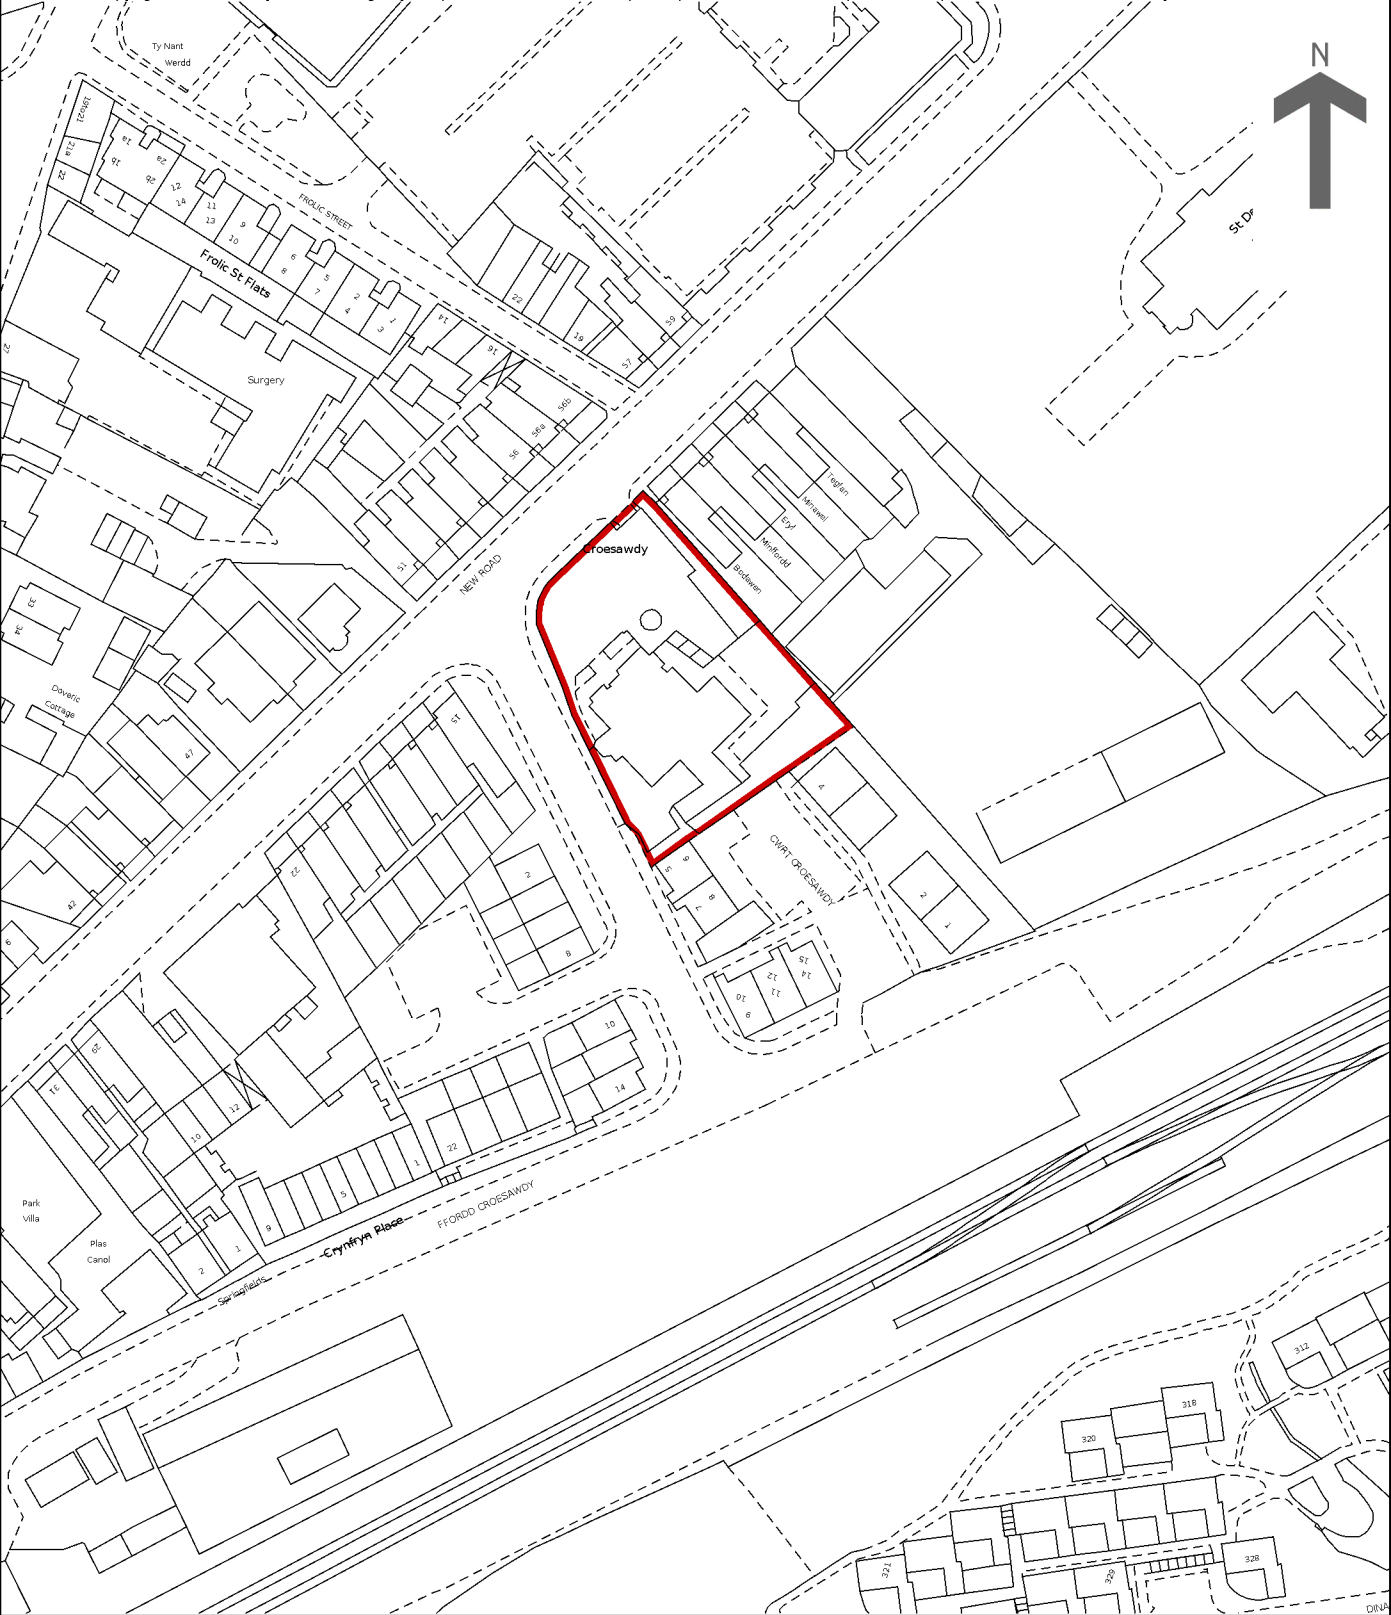

HM Land Registry Current title plan

Title number **CYM130721**
Ordnance Survey map reference **SO1091SE**
Scale **1:1250**
Administrative area **Powys**

© Crown Copyright. Produced by HM Land Registry. Reproduction in whole or in part is prohibited without the prior written permission of Ordnance Survey. Licence Number 100026316

This copy of the title plan is incomplete without the preceding notes page.

Mae'r copi hwn o'r cynllun teitl yn anghyflawn heb y dudalen flaenorol o nodiadau.